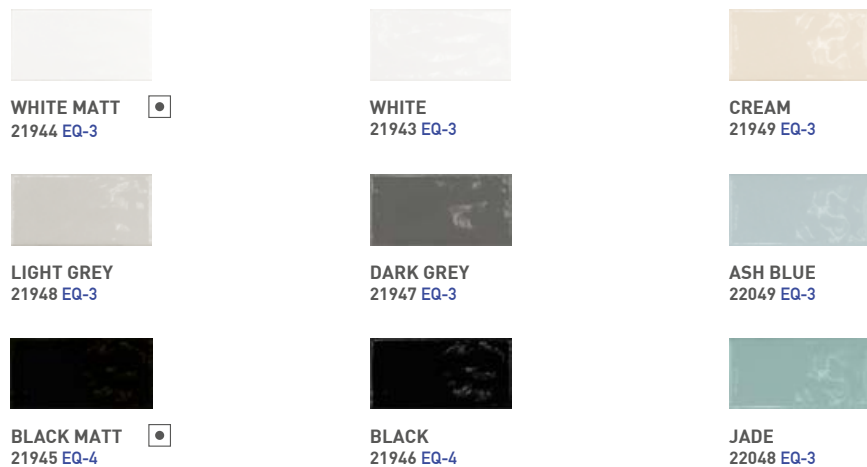

7,5x15 cm / 3"x 6"

Настенная плитка Equipe Cottage своим своим названием говорит о том, что она идеально подойдёт для оформления коттеджа. В комплект входит <http://equipe-ceramica.ru/equipe-cottage.html> плитка форматом 7,5x30 см, несколько видов бордюров и плитка 7,5x15 см.

FORMATO SIZE	Kg/pza kg/pieces	caja / box			palet / pallet			
		piezas pieces	Kg	m² sqm	piezas pieces	kg/palet kg/pallet	m² sqm	cajas boxes
7,5 x 30 cm. 3" x 12"	0,29	44	12,94	1,00	2.640	796	60	60
7,5 x 15 cm. 3" x 6"	0,16	88	13,87	1,00	5.280	852	60	60