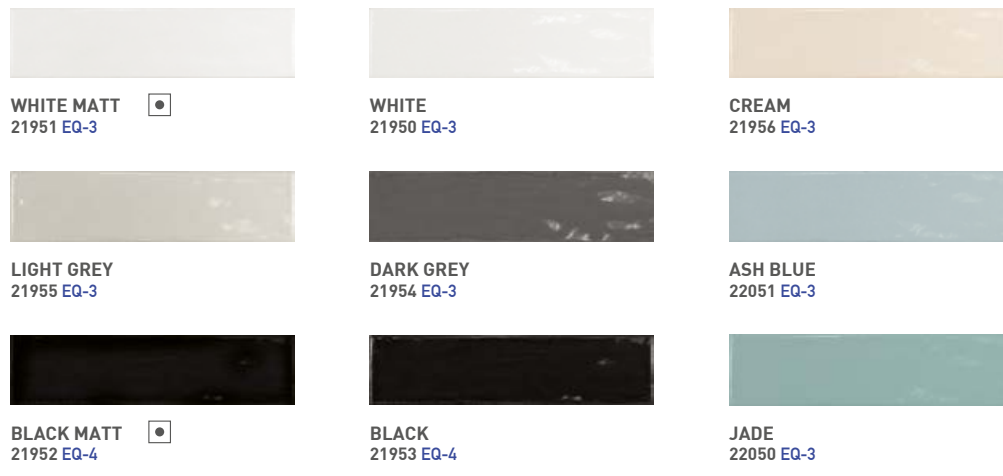

FORMATOS / SIZES

7,5x30 cm / 3"x 12"